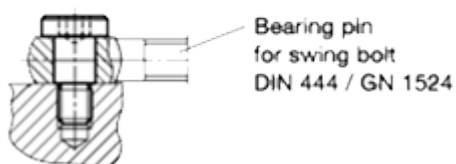

Article number: 207321M121416NI

Description: E+G Shoulder screw
GN 732.1-M12-14-16-NI

Measures

Application example

d_1	= M 12
d_2	= 14 -0.05/-0.08
d_3	= 22
$l_1 + 0.20/+0.13$	= 16
l_2	= 16
l_3	= 8
s	= 8
Weight in (g)	= 33