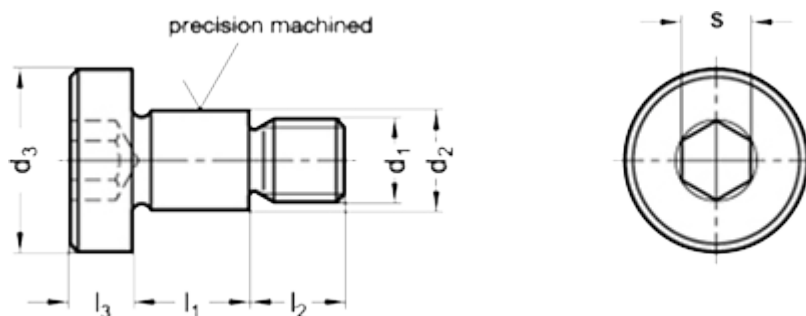

Article number: 207321M121416NI

Description: E+G Shoulder screw
GN 732.1-M12-14-16-NI

Measures

Application example

d_1	= M 12
d_2	= 14 -0.05/-0.08
d_3	= 22
$l_1 + 0.20/+0.13$	= 16
l_2	= 16
l_3	= 8
s	= 8
Weight in (g)	= 33